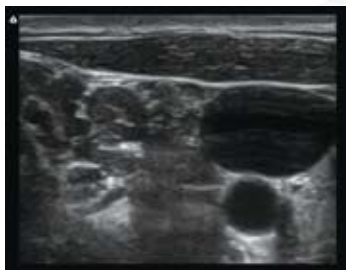

# Revolutionizing Ultrasound

**terason** *t3000*<sup>TM</sup>  
ultrasound system

**Image is Everything...  
Starting with  
the DNA**

Terason's vision continues to advance the ultrasound revolution by combining the world's only custom chip specifically designed for ultrasound imaging performance with an innovative laptop platform – the MacBook® Pro from Apple. This open architecture and unique chip technology set the benchmark for superior image quality for precise guidance of the needle placement.

**Interscalene  
Brachial Plexus**

**Brachial Plexus Mid  
Humeral Location**

**Sciatic Nerve  
Popliteal Fossa**

**Femoral Nerve**

**Vision • Value • Versatility**